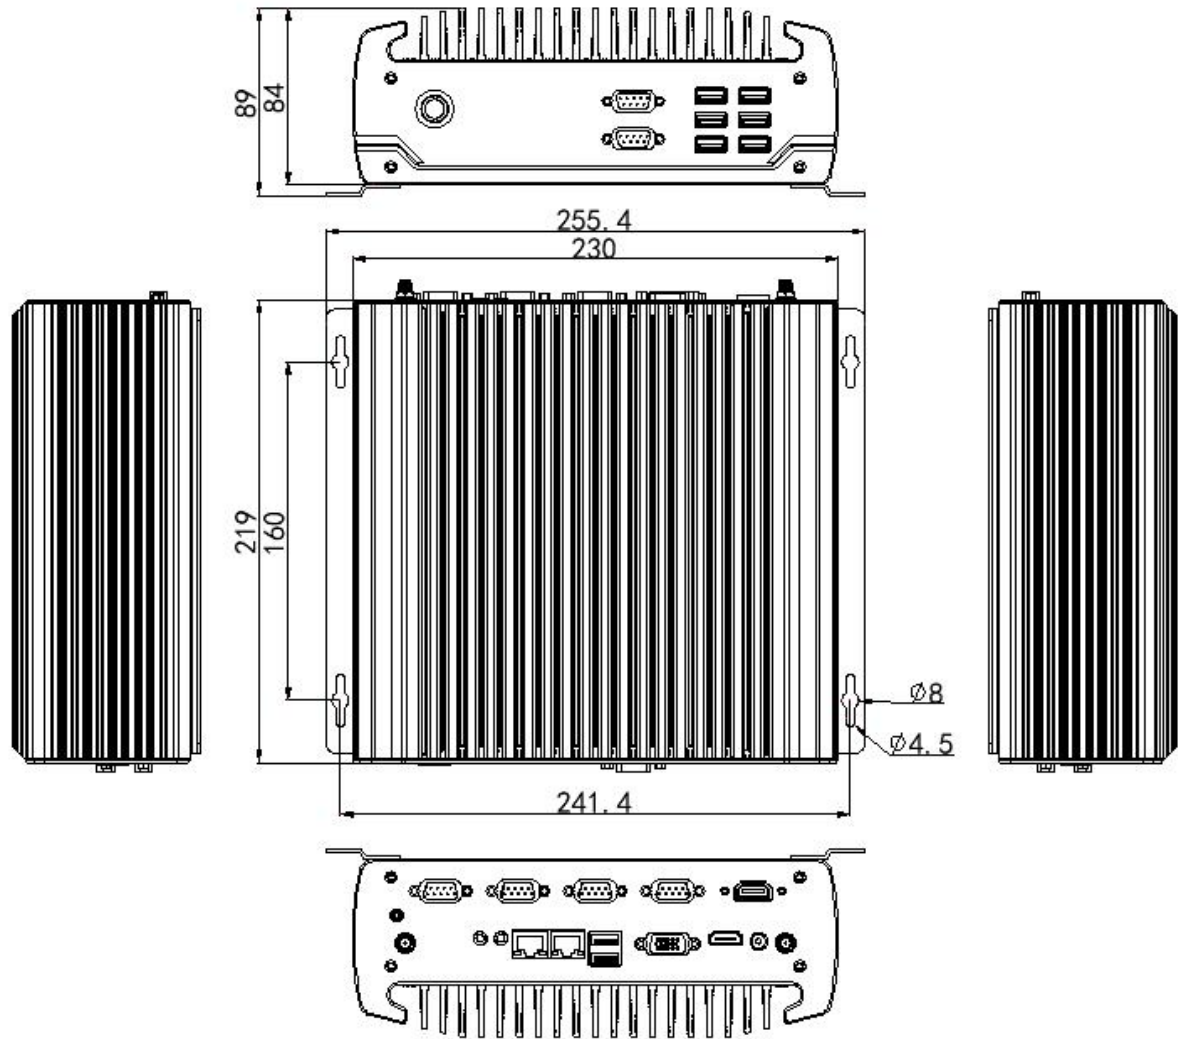

IBOX-605 Drawing

Accessory

Name	Quantity	Specification
Power Adapter	1	12V 10A / 12.5A Optional
Power Cord	1	Any Plug is optional (Chinese, British, USA standard etc)
Wall Bracket	2	Standard
CD Driver	1	Neutral

Order Information

Configuration 1	Intel Core i3 8100T	Standard Port
Configuration 2 IBOX-605	Intel Core i5 8500T	Standard Port
Configuration 3	Intel Core i7 8700T	Standard Port